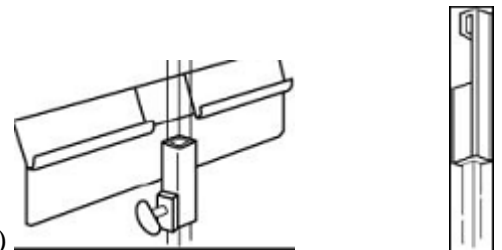

### Exhibition Space Specifications

Arts Partners exhibit space is located west of the Circulation Desk above the music CDs. The space is 15 feet wide and 4 feet high. Lighting is provided.

Wall hanging system design schematics (examples to the right)